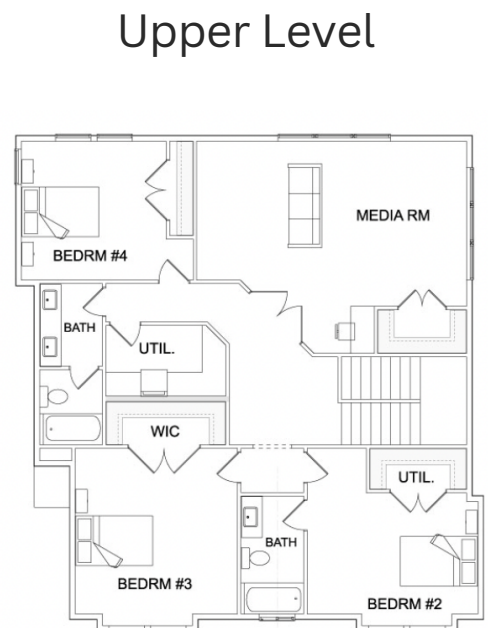

SOLITUDE HOMES
PEACE WHERE IT MATTERS MOST

The Brookline

A Multigenerational Home

7 Beds | 6.5 Baths | Office | Bonus Room | Garage: 4+shop | 5,811 Sq Ft

Spotlight Real Estate
Buy, Sell, Build, Invest.

(208) 577-7777
BuyBuildBoise.com