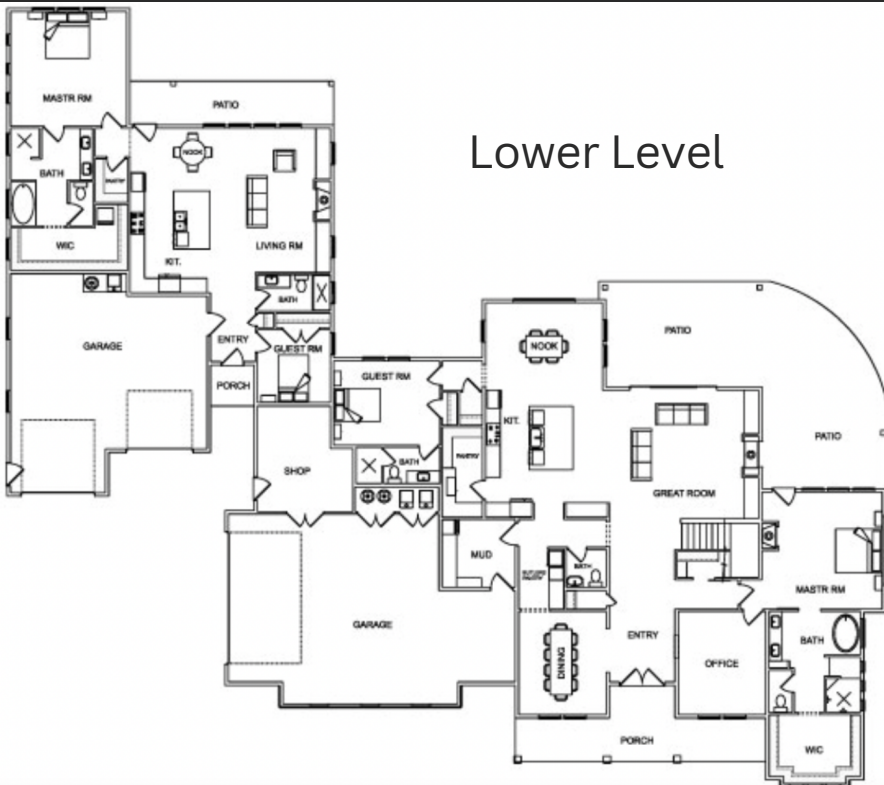

SOLITUDE HOMES
PEACE WHERE IT MATTERS MOST

The Brookline

A Multigenerational Home

7 Beds | 6.5 Baths | Office | Bonus Room | Garage: 4+shop | 5,811 Sq Ft

Spotlight Real Estate
Buy, Sell, Build, Invest.

(208) 577-7777
BuyBuildBoise.com