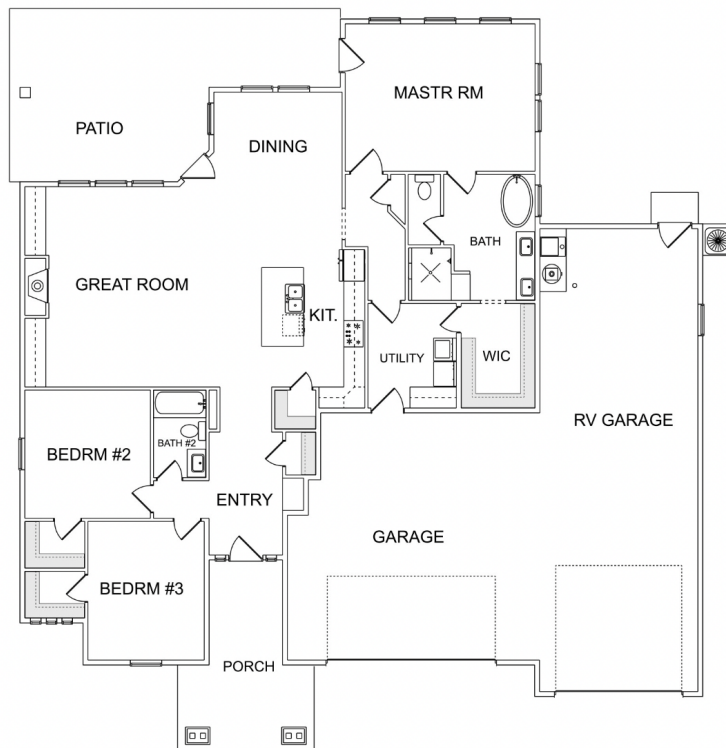

SOLITUDE HOMES
PEACE WHERE IT MATTERS MOST

The Linden

Elevation A

Elevation B

Elevation C

3 Beds | 2 Baths | Garage: 2+ RV | 2,014 Sq Ft

Spotlight Real Estate
Buy, Sell, Build, Invest.

(208) 577-7777
BuyBuildBoise.com