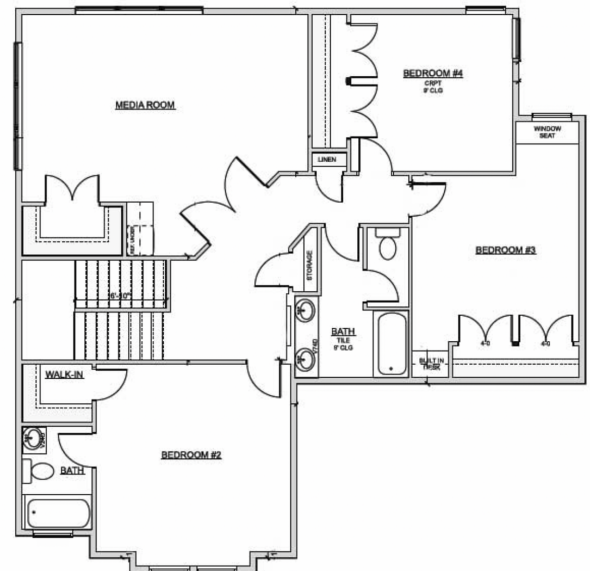

SOLITUDE HOMES
PEACE WHERE IT MATTERS MOST

The White Oak

4 Beds | 3.5 Baths | Office | Bonus Room | Garage: 3/4 | 3,541+ Sq Ft

Lower Level

Upper Level

RV or Boat Garage Available

Spotlight Real Estate
Buy, Sell, Build, Invest.