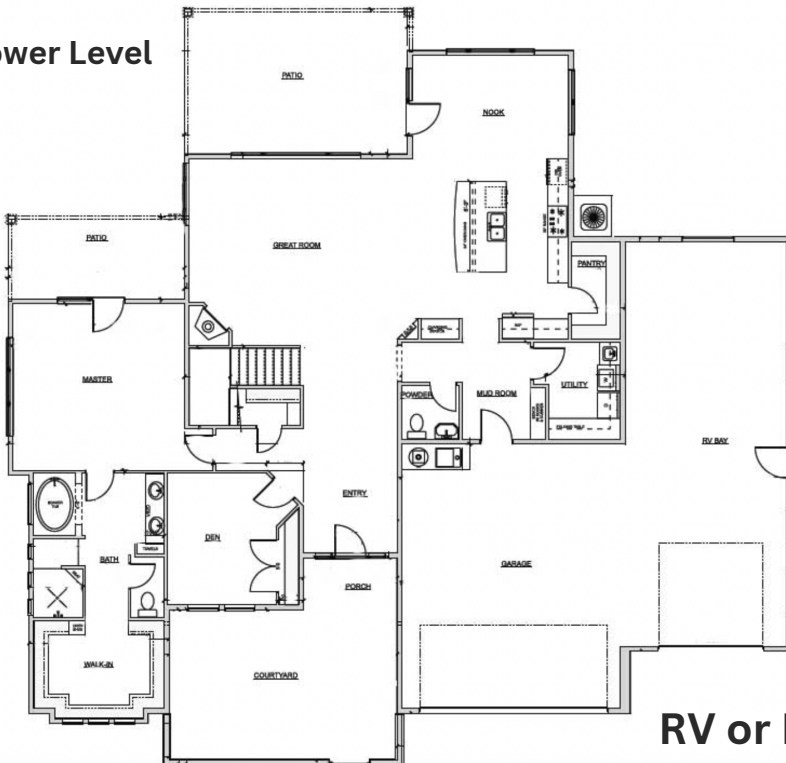

SOLITUDE HOMES
PEACE WHERE IT MATTERS MOST

The White Oak

4 Beds | 3.5 Baths | Office | Bonus Room | Garage: 3/4 | 3,541+ Sq Ft

Lower Level

Upper Level

RV or Boat Garage Available

Spotlight Real Estate
Buy, Sell, Build, Invest.