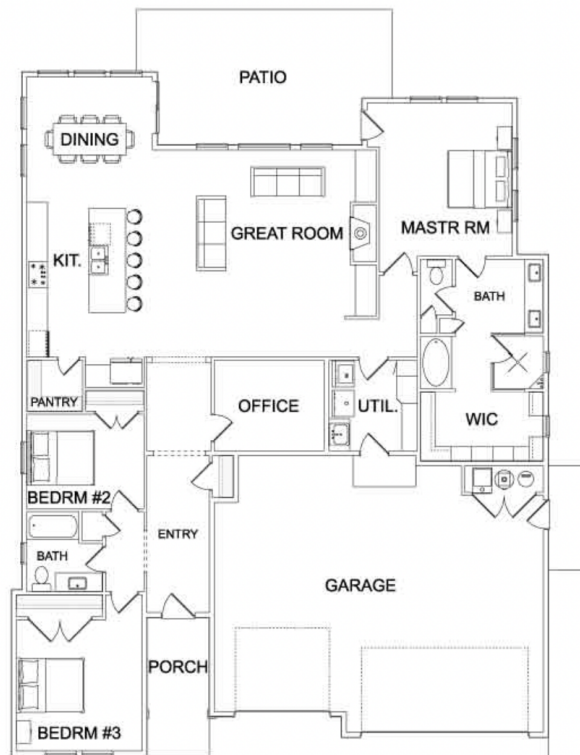

# The Maddox

Elevation A

Elevation B

**3 Beds | 2 Baths | Office | Garage: 3 | 2,181+ Sq Ft**

**Spotlight Real Estate**  
Buy, Sell, Build, Invest.

**(208) 577-7777**  
BuyBuildBoise.com