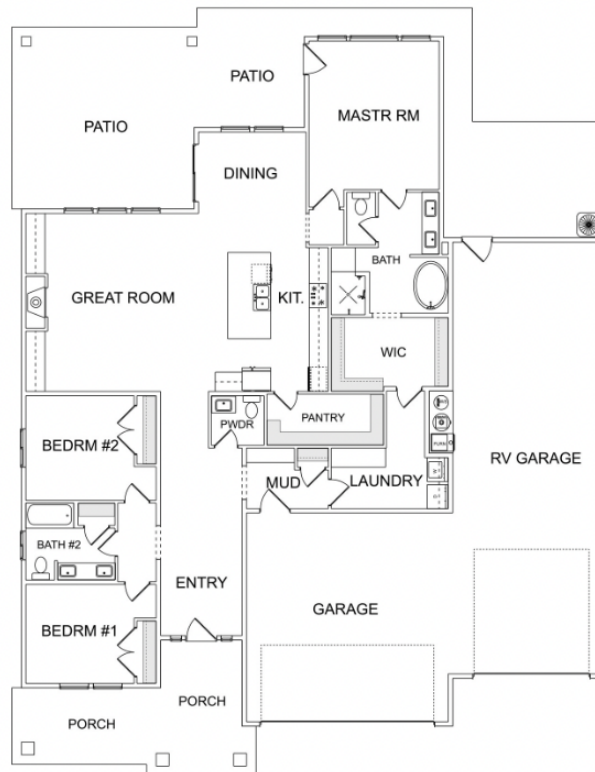

SOLITUDE HOMES
PEACE WHERE IT MATTERS MOST

The Nash RV

Elevation A

3 Beds | 2.5 Baths | Garage: 2+RV | 2,200+ Sq Ft

Spotlight Real Estate
Buy, Sell, Build, Invest.

(208) 577-7777
BuyBuildBoise.com